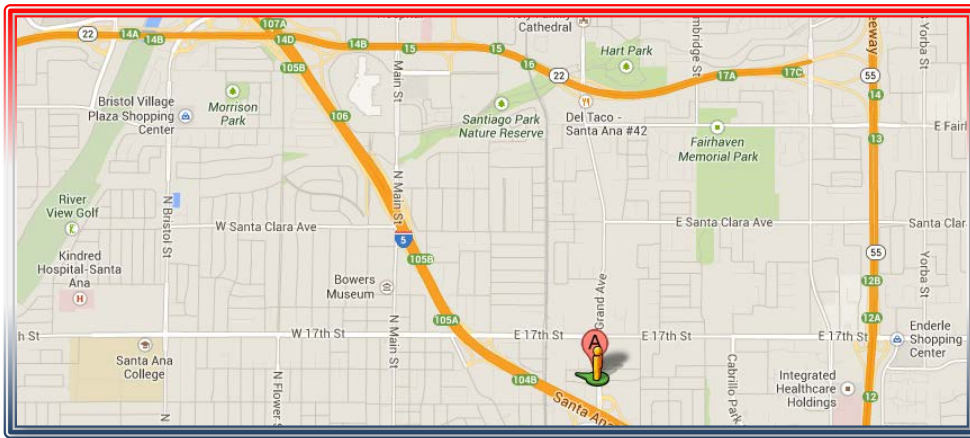

LOCATIONS WHERE DISTRICT 2 HOLDS THEIR MEETINGS

➤ ANAHEIM POST 3173

805 E. SYCAMORE STREET, ANAHEIM, CA 92805

➤ **DANA POINT POST 9934**

➤ **SOUTH SHORES CHURCH**

32712 CROWN VALLEY PARKWAY, DANA POINT, CA 92629

➤ **SANTA ANA POST 10694**
1404 N. GRAND AVE, SANTA ANA, CA 92701

➤ **YORBA LINDA POST 9030**
YORBA LINDA COMMUNITY CENTER
4501 CASA LOMA, YORBA LINDA, CA 92886