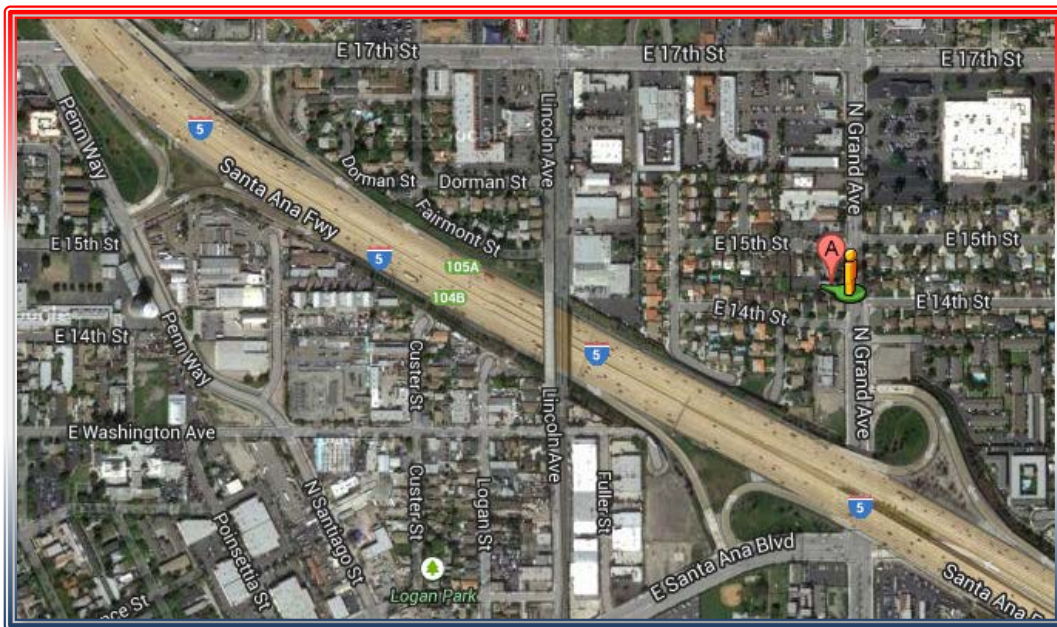

LOCATIONS WHERE DISTRICT 2 HOLDS THEIR MEETINGS

➤ ANAHEIM POST 3173

805 E. SYCAMORE STREET, ANAHEIM, CA 92805

➤ **DANA POINT POST 9934**

➤ **SOUTH SHORES CHURCH**

32712 CROWN VALLEY PARKWAY, DANA POINT, CA 92629

➤ **SANTA ANA POST 10694**
1404 N. GRAND AVE, SANTA ANA, CA 92701

➤ **YORBA LINDA POST 9030**
YORBA LINDA COMMUNITY CENTER
4501 CASA LOMA, YORBA LINDA, CA 92886