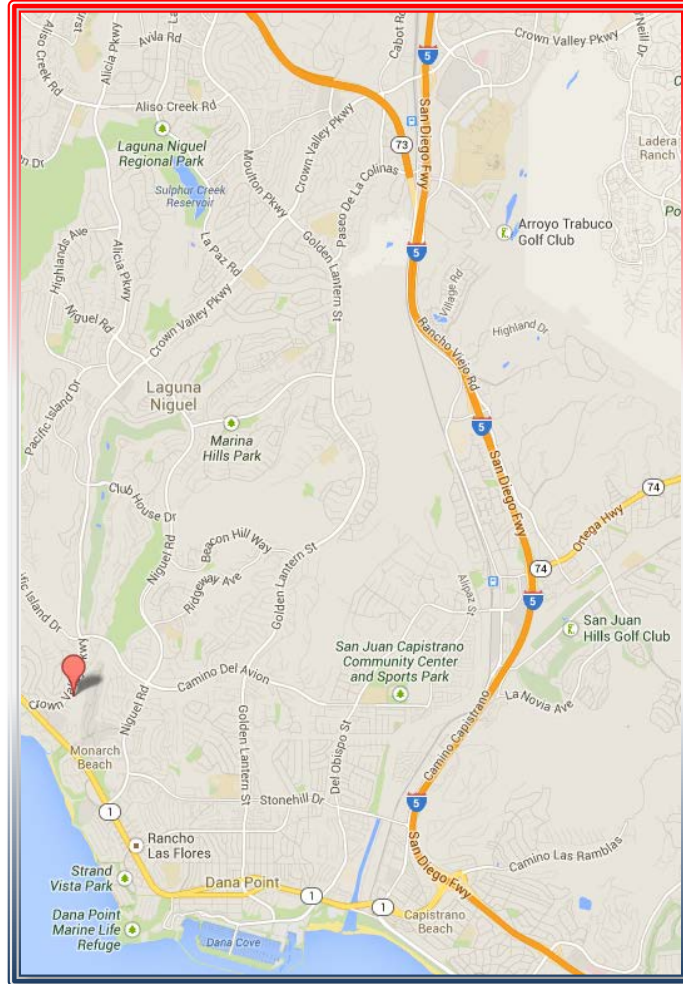

LOCATIONS WHERE DISTRICT 2 HOLDS THEIR MEETINGS

➤ ANAHEIM POST 3173

805 E. SYCAMORE STREET, ANAHEIM, CA 92805

➤ **DANA POINT POST 9934**

➤ **SOUTH SHORES CHURCH**

32712 CROWN VALLEY PARKWAY, DANA POINT, CA 92629

➤ **SANTA ANA POST 10694**
1404 N. GRAND AVE, SANTA ANA, CA 92701

➤ **YORBA LINDA POST 9030**
YORBA LINDA COMMUNITY CENTER
4501 CASA LOMA, YORBA LINDA, CA 92886