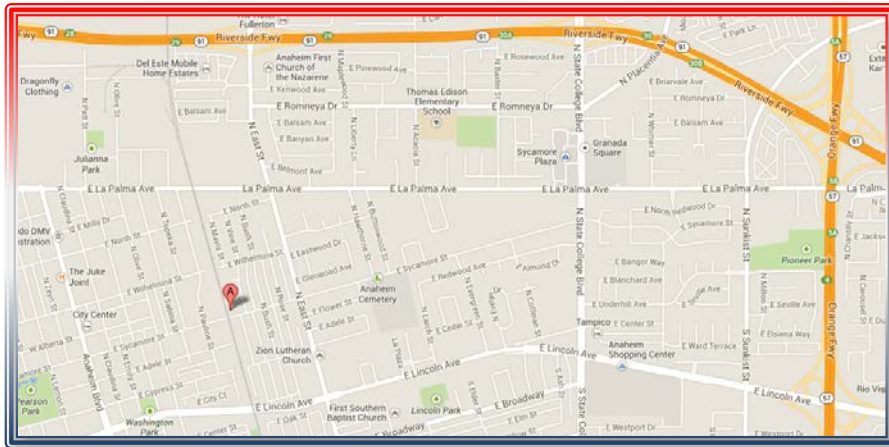

LOCATIONS WHERE DISTRICT 2 HOLDS THEIR MEETINGS

➤ ANAHEIM POST 3173

805 E. SYCAMORE STREET, ANAHEIM, CA 92805

➤ **DANA POINT POST 9934**

➤ **SOUTH SHORES CHURCH**

32712 CROWN VALLEY PARKWAY, DANA POINT, CA 92629

➤ **SANTA ANA POST 10694**
1404 N. GRAND AVE, SANTA ANA, CA 92701

➤ **YORBA LINDA POST 9030**
YORBA LINDA COMMUNITY CENTER
4501 CASA LOMA, YORBA LINDA, CA 92886