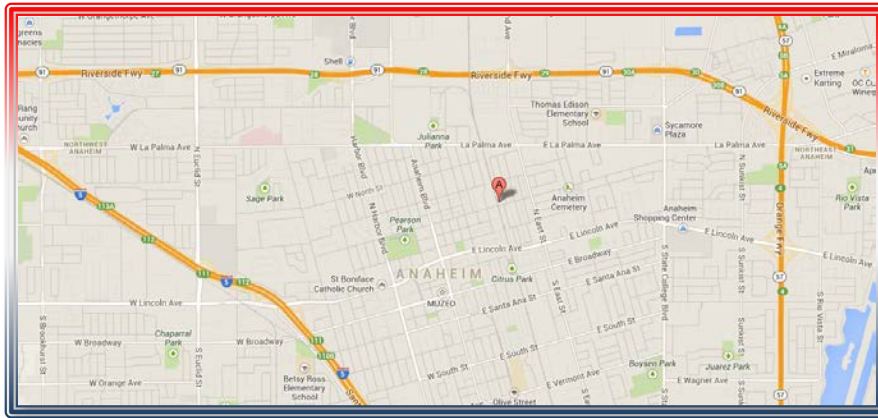

LOCATIONS WHERE DISTRICT 2 HOLDS THEIR MEETINGS

➤ ANAHEIM POST 3173

805 E. SYCAMORE STREET, ANAHEIM, CA 92805

➤ **DANA POINT POST 9934**

➤ **SOUTH SHORES CHURCH**

32712 CROWN VALLEY PARKWAY, DANA POINT, CA 92629

➤ **SANTA ANA POST 10694**
1404 N. GRAND AVE, SANTA ANA, CA 92701

➤ **YORBA LINDA POST 9030**
YORBA LINDA COMMUNITY CENTER
4501 CASA LOMA, YORBA LINDA, CA 92886